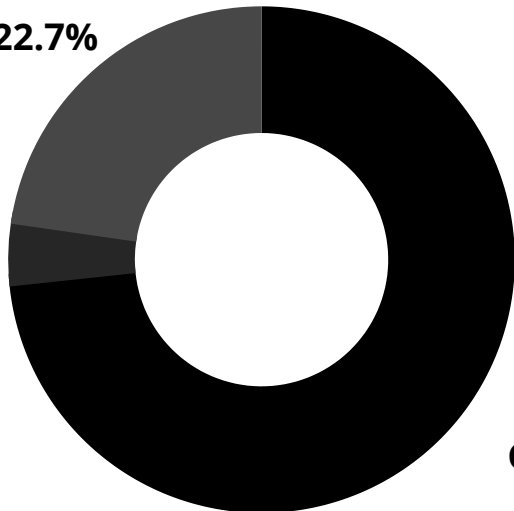

THE FIGURES

Corporate Donations
3.6%

Total Raised
\$443,369.68

- Individual \$210,269.68
- Foundation Grants \$198,000
- Small Business Giving \$19,100
- Corporate Donations \$16,000

Individual
47.4%

Foundation Grants
44.7%

Admin
22.7%

Total Spent
\$309,650.95

- Grants \$227,000
- TA \$12,270
- Admin \$70,380.95

Grants
73.3%

Tech Assist.
4%

\$133,718.73 Will Be Carried Into Year2

THE APPLICANTS

Number of Applicants – 100