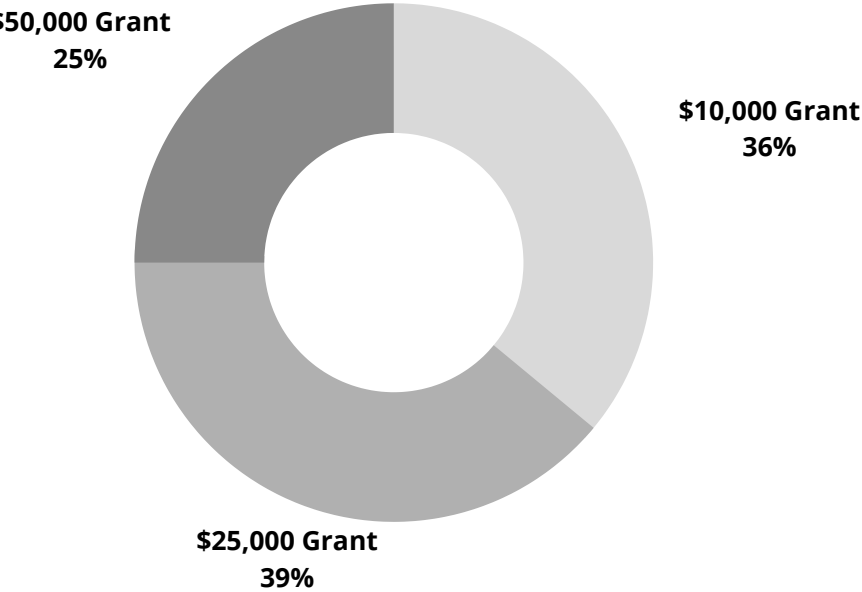

- ***Money applied for - \$2,528,829.78***

36 applicants applied for up to \$10,000

39 applicants applied for up to \$25,000

25 applicants applied for up to \$50,000

- ***Prior attempts to access capitol***

59 haven't tried before

25 have been denied

13 haven't heard back

3 have been awarded

- ***Time in Business***

40 in business for 1 year or less

23 in business around 2 years

14 in business between 3 – 4 years

23 in business for 5 years or more

THE APPLICANTS

Grant Applied For

Gender Breakdown

Prior Attempts To Capitol

Time In Business

THE RECIPIENT

Total Money Given
\$227,000

**Total Businesses
Granted**
14

**Average Percentage of
Business Growth**
178.7%

Number of Jobs Created
22

Number of Jobs Saved
7

RUBY JEAN'S JUICERY

\$10,000 Grant - August 2020

Special Grant to help recover from the economic impact of COVID and increase likelihood of survival.