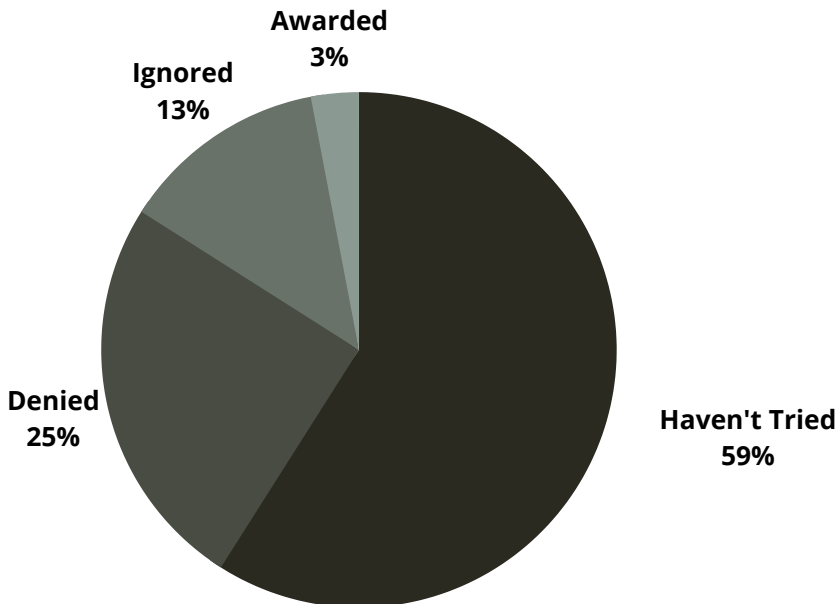

23 in business for 5 years or more

THE APPLICANTS

Grant Applied For

Gender Breakdown

Prior Attempts To Capitol

Time In Business

THE RECIPIENT

Total Money Given
\$227,000

**Total Businesses
Granted**
14

**Average Percentage of
Business Growth**
178.7%

Number of Jobs Created
22

Number of Jobs Saved
7

RUBY JEAN'S JUICERY

\$10,000 Grant - August 2020

Special Grant to help recover from the economic impact of COVID and increase likelihood of survival.