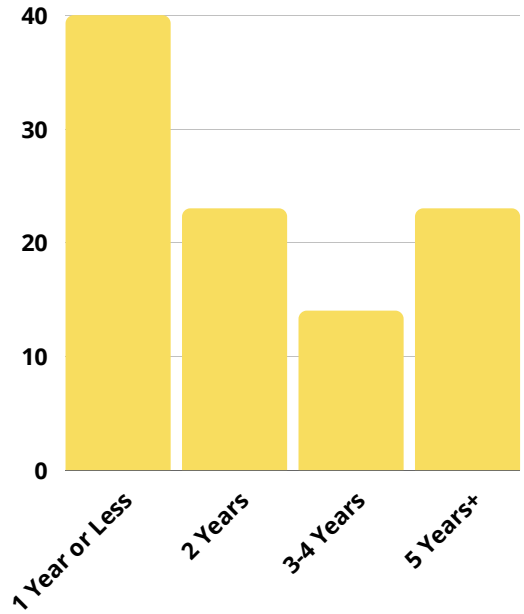

- ***Money applied for - \$2,528,829.78***

36 applicants applied for up to \$10,000

39 applicants applied for up to \$25,000

25 applicants applied for up to \$50,000

- ***Prior attempts to access capitol***

23 in business for 5 years or more

THE APPLICANTS

Grant Applied For

Gender Breakdown

Prior Attempts To Capitol

Time In Business

THE RECIPIENT

Total Money Given
\$227,000

**Total Businesses
Granted**
14

**Average Percentage of
Business Growth**
178.7%

Number of Jobs Created
22

Number of Jobs Saved
7

RUBY JEAN'S JUICERY

\$10,000 Grant - August 2020

Special Grant to help recover from the economic impact of COVID and increase likelihood of survival.