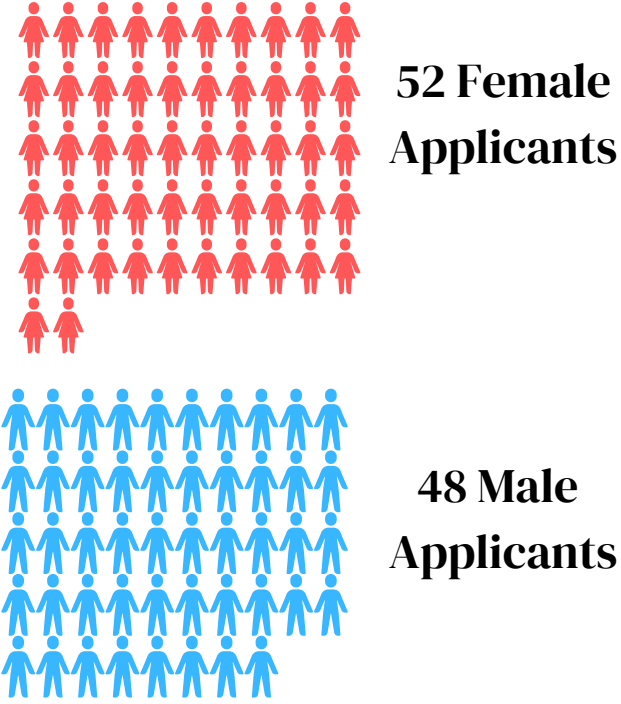

Gender Breakdown