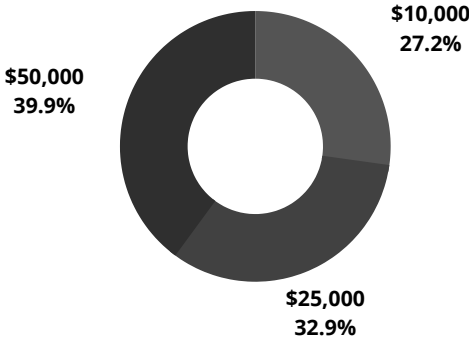

Time in Business

- 43% in business for 1 year or less
- 17% in business around 2 years
- 19% in business between 3 – 4 years
- 21% in business for 5 years or more

Gender Breakdown

- 37.5% male
- 62.5% female

Grant Applicants

Diversity of Industry

What They Applied For

Time in Business

Gender Breakdown

Primary Reason for Denial (Self-Reported)

Prior Attempts To Access Capitol

Money Applied For

Black Business Market

In October of 2021, we decided to launch a Black business pop up shop that we call our Black Business Market. The idea came from the challenge of not being able to give grants to everyone that deserved them. We knew that if we could give product-based businesses a consistent place to sell their products, we could help them grow their business by growing their sales and audience. The Black Business Market takes place on the 4th Saturday of every month, depending on the month it consists of 20-60 Black businesses, they do not pay a vendor fee, and we use a portion of our marketing cost and admin time to make sure we are spreading the word to potential customers.

- 192 Total Vendors
- Between \$60k to \$70k in Total Sales
- 75% of vendors in business for less than two years
- 57% of vendors reported equal or greater sales when compared to other pop-ups
- 54% of vendors reported making additional business connections while vending
- 33% Vendor return rate