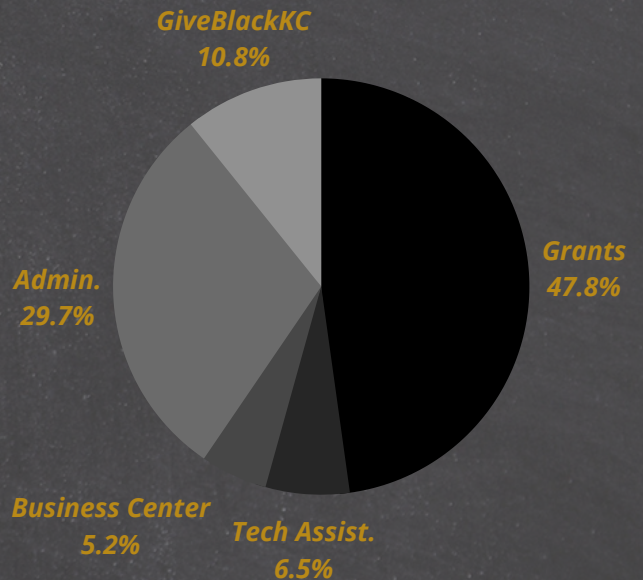

This led to the creation of our monthly Black business pop up shop and the opening of our business center on 50th and Prospect. The pop-up shop has provided a platform to 192 product-based businesses and has seen between \$60,000 and \$70,000 in sales since launching in October of 2021. In the first 45 days of the business center being open, we saw 201 appointments booked for technical assistance, with most of the appointments being for business coaching.

Also, in year two we held our annual Give Black KC Fundraiser. We were able to raise over \$125,000 during the week of Juneteenth in a collaborative fundraising effort with 7 other Black led organizations, making it possible to give \$106,000 overall, split among the other 7 organizations.

The organizations were:

The Greenline Initiative, The Nia Project, Urban Hub KC, We Code, Raytown Reap, Soulcentricitea, and Life's Work C&C.

The Figures

Money Raised
\$1,135,794.65

- *Foundation Grants*
\$560,915
- *Individual* \$443,079.65
- *Corporate Donations*
\$131,800

Foundation Grants
49.4%

Money Spent
\$983,338.48

- *Grants* \$470,000
- *TA* \$64,130
- *GiveBlackKC Grants* \$106,000
- *Business Center* \$51,194.94
- *Admin* \$292,014.24

\$152,456.17 Will Be Carried Into Year 3