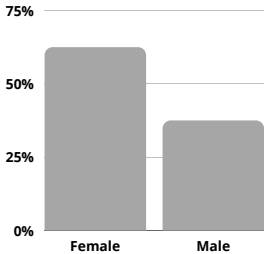

Time in Business

- 43% in business for 1 year or less
- 17% in business around 2 years
- 19% in business between 3 – 4 years
- 21% in business for 5 years or more

Gender Breakdown

- 37.5% male
- 62.5% female

Grant Applicants

Diversity of Industry

What They Applied For

Time in Business

Gender Breakdown

Primary Reason for Denial (Self-Reported)

Prior Attempts To Access Capitol

Money Applied For