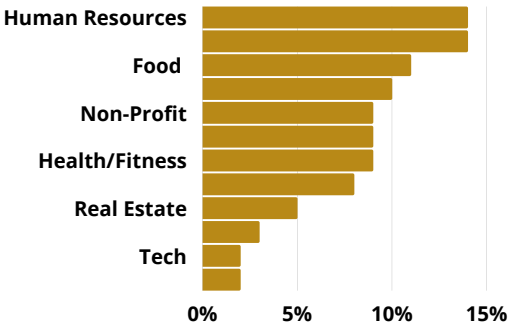

Time in Business

- 43% in business for 1 year or less
- 17% in business around 2 years
- 19% in business between 3 – 4 years
- 21% in business for 5 years or more

Gender Breakdown

- 37.5% male
- 62.5% female

Grant Applicants

Diversity of Industry

What They Applied For

Time in Business

Gender Breakdown

Primary Reason for Denial (Self-Reported)

Prior Attempts To Access Capitol

Money Applied For