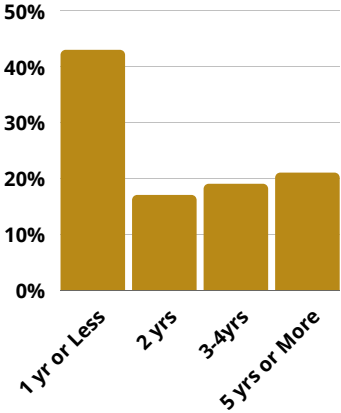

Time in Business

- 43% in business for 1 year or less
- 17% in business around 2 years
- 19% in business between 3 – 4 years
- 21% in business for 5 years or more

Gender Breakdown

- 37.5% male
- 62.5% female

Grant Applicants

Diversity of Industry

What They Applied For

Time in Business

Gender Breakdown

Primary Reason for Denial (Self-Reported)

Prior Attempts To Access Capitol

Money Applied For

Black Business Market

In October of 2021, we decided to launch a Black business pop up shop that we call our Black Business Market. The idea came from the challenge of not being able to give grants to everyone that deserved them. We knew that if we could give product-based businesses a consistent place to sell their products, we could help them grow their business by growing their sales and audience. The Black Business Market takes place on the 4th Saturday of every month, depending on the month it consists of 20-60 Black businesses, they do not pay a vendor fee, and we use a portion of our marketing cost and admin time to make sure we are spreading the word to potential customers.