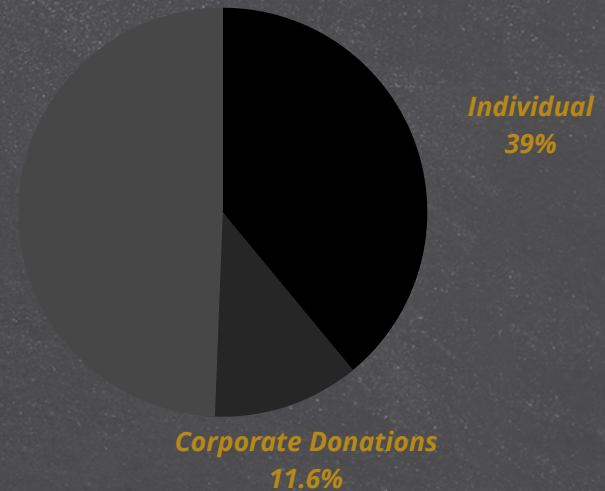

This led to the creation of our monthly Black business pop up shop and the opening of our business center on 50th and Prospect. The pop-up shop has provided a platform to 192 product-based businesses and has seen between \$60,000 and \$70,000 in sales since launching in October of 2021. In the first 45 days of the business center being open, we saw 201 appointments booked for technical assistance, with most of the appointments being for business coaching.

Also, in year two we held our annual Give Black KC Fundraiser. We were able to raise over \$125,000 during the week of Juneteenth in a collaborative fundraising effort with 7 other Black led organizations, making it possible to give \$106,000 overall, split among the other 7 organizations.

The organizations were:

The Greenline Initiative, The Nia Project, Urban Hub KC, We Code, Raytown Reap, Soulcentricitea, and Life's Work C&C.

The Figures

Money Raised
\$1,135,794.65

- *Foundation Grants*
\$560,915
- *Individual* \$443,079.65
- *Corporate Donations*
\$131,800

Foundation Grants
49.4%

Money Spent
\$983,338.48

- *Grants* \$470,000
- *TA* \$64,130
- *GiveBlackKC Grants* \$106,000
- *Business Center* \$51,194.94
- *Admin* \$292,014.24

\$152,456.17 Will Be Carried Into Year 3