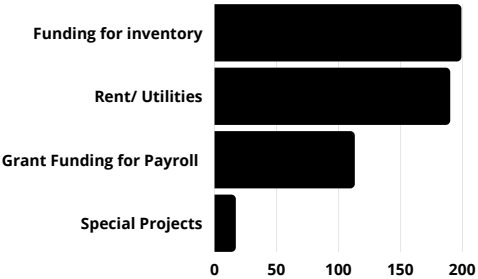

What They Applied For

- 199 identified needing all or some of the grant funding for inventory
- 190 identified needing a portion of the grant money to cover fixed cost such as rent and utilities to either obtain or maintain a physical location
- 171 identified needing all or some of the grant funding for payroll
- 17 identified needing all the grant funding for special projects

Time in Business

- 43% in business for 1 year or less
- 17% in business around 2 years
- 19% in business between 3 – 4 years
- 21% in business for 5 years or more

Gender Breakdown

- 37.5% male
- 62.5% female

Grant Applicants

Diversity of Industry

What They Applied For

Time in Business

Gender Breakdown

Primary Reason for Denial (Self-Reported)

Prior Attempts To Access Capitol

Money Applied For